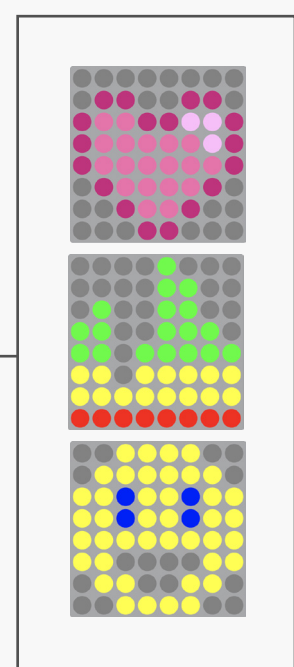

SENSORS

Motor Encoders
Gyroscope
Accelerometer
8x8 Matrix
Infrared
Compass
Light Sensor

CONNECTION

Bluetooth LE (30m)

APP COMPATIBILITY

Sphero Edu (iOS, Android, Kindle, Chrome, Mac, Windows)
Sphero Play (iOS, Android)
Swift Playgrounds (iOS)

TOP SPEED

2 Meters per sec (4.5 mph)

WHAT'S IN THE BOX

- Sphero BOLT
- Inductive Charging Base with USB cable
- Protractor with heading, directions, and clock
- Sticker Sheet
- Quick Start Guide to get you rolling

PERFECT FOR

- Indoors
- Outdoors
- Hard floors
- Low carpets
- Drive through dirt, water, and paint

PRICING

1 BOLT Robot **$149.99**
BOLT 15 Pack **$1949.99**
BOLT Power Pack (15 bots) **$2499.99**